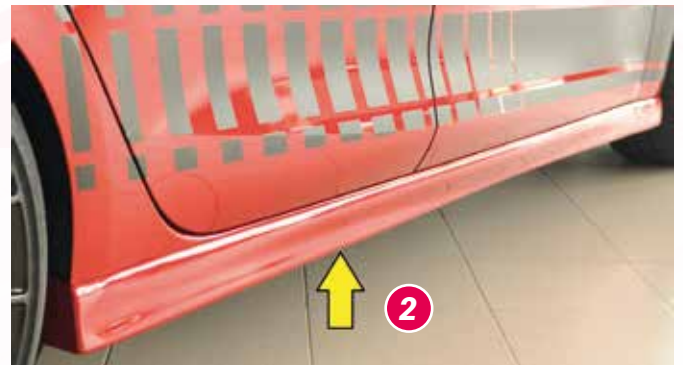

## RIEGER FOR SEAT LEON (KL)

▲ = free registration: Article is e.g. delivered with ABE (general operating permit) (no entry required).

● = subject to registration: Article is e.g. delivered with certificate. (Registration according to §19 StVZO required).

▼ = without approval: Products are not permitted in the area of the StVZO and may be used on public roads and squares not be put into operation or used. These products are only for motorsport or show purposes or for export to non-EU countries.