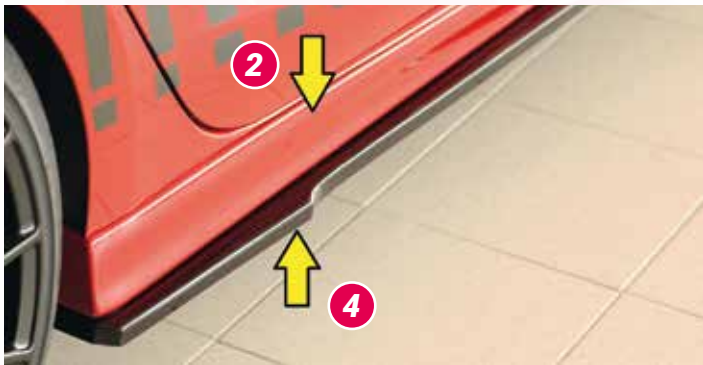

## RIEGER FOR SEAT LEON (KL)

▲ = free registration: Article is e.g. delivered with ABE (general operating permit) (no entry required).

● = subject to registration: Article is e.g. delivered with certificate. (Registration according to §19 StVZO required).

▼ = without approval: Products are not permitted in the area of the StVZO and may be used on public roads and squares not be put into operation or used. These products are only for motorsport or show purposes or for export to non-EU countries.