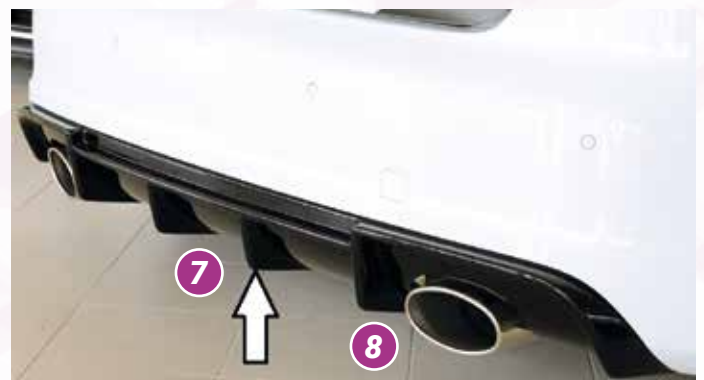

Ultra UA9 Storm

VA + HA 8,5x20 ET 45 with 235/30-20

▲ = free registration: Article is e.g. delivered with ABE (general operating permit) (no entry required).

● = subject to registration: Article is e.g. delivered with certificate. (Registration according to §19 StVZO required).

▼ = without approval: Products are not permitted in the area of the StVZO and may be used on public roads and squares not be put into operation or used. These products are only for motorsport or show purposes or for export to non-EU countries.