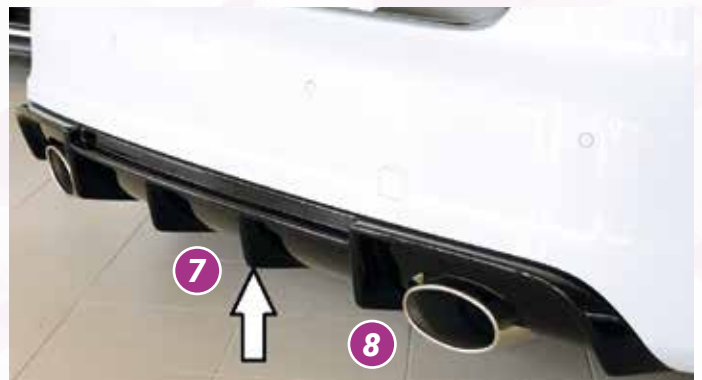

ABS/CARBON-LOOK

Ultra UA9 Storm

VA + HA 8,5x20 ET 45 with 235/30-20

▲ = free registration: Article is e.g. delivered with ABE (general operating permit) (no entry required).

● = subject to registration: Article is e.g. delivered with certificate. (Registration according to §19 StVZO required).

▼ = without approval: Products are not permitted in the area of the StVZO and may be used on public roads and squares not be put into operation or used. These products are only for motorsport or show purposes or for export to non-EU countries.