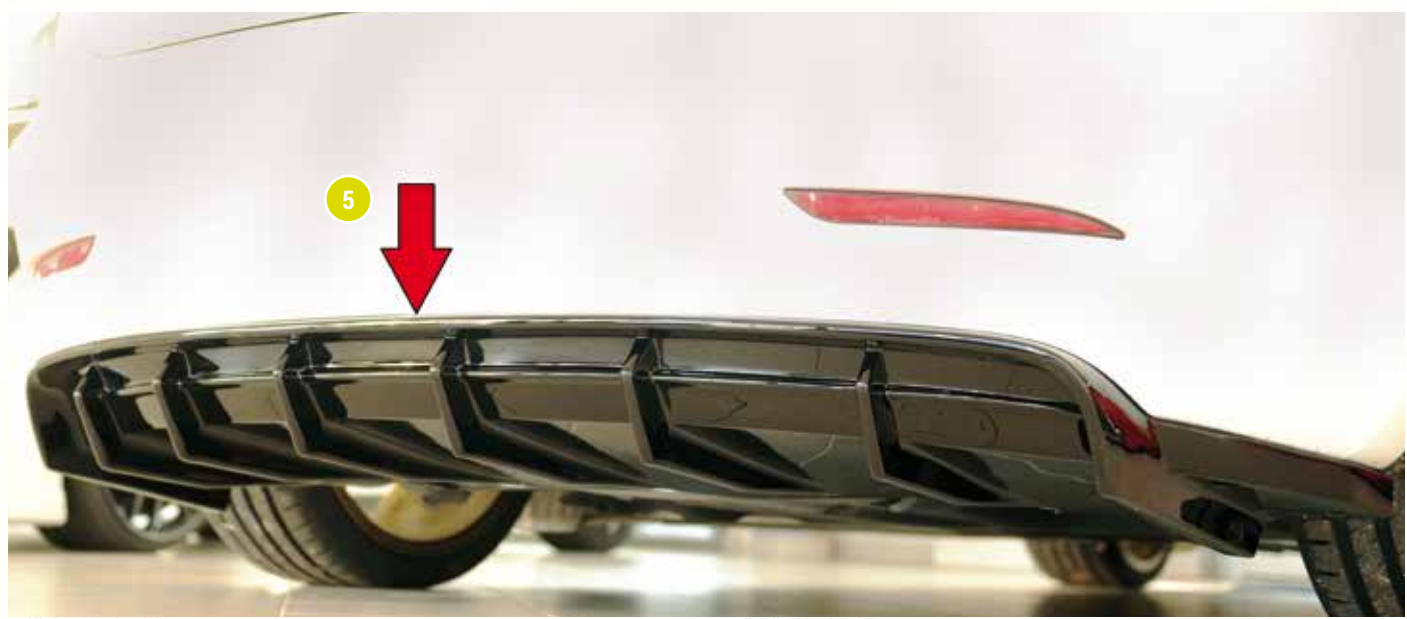

NEW

BBS Cl-R Unlimited
VA: 8,5x20 ET52,5 + 20mm Adapter with 235/35-20
HA: 8,5x20 ET52,5 + 20mm Adapter with 235/35-20

RIEGER FOR TESLA MODEL 3 (003)

Kleine Heckschürze

Große Heckschürze

- ▲ = free registration: Article is e.g. delivered with ABE (general operating permit) (no entry required).
- = subject to registration: Article is e.g. delivered with certificate. (Registration according to §19 StVZO required).
- ▼ = without approval: Products are not permitted in the area of the StVZO and may be used on public roads and squares not be put into operation or used. These products are only for motorsport or show purposes or for export to non-EU countries.
- ◆ = only mountable in conjunction with matching spoiler
- = Single acceptance according to §21 in the house RIEGER possible. Article is e.g. supplied with material test report.