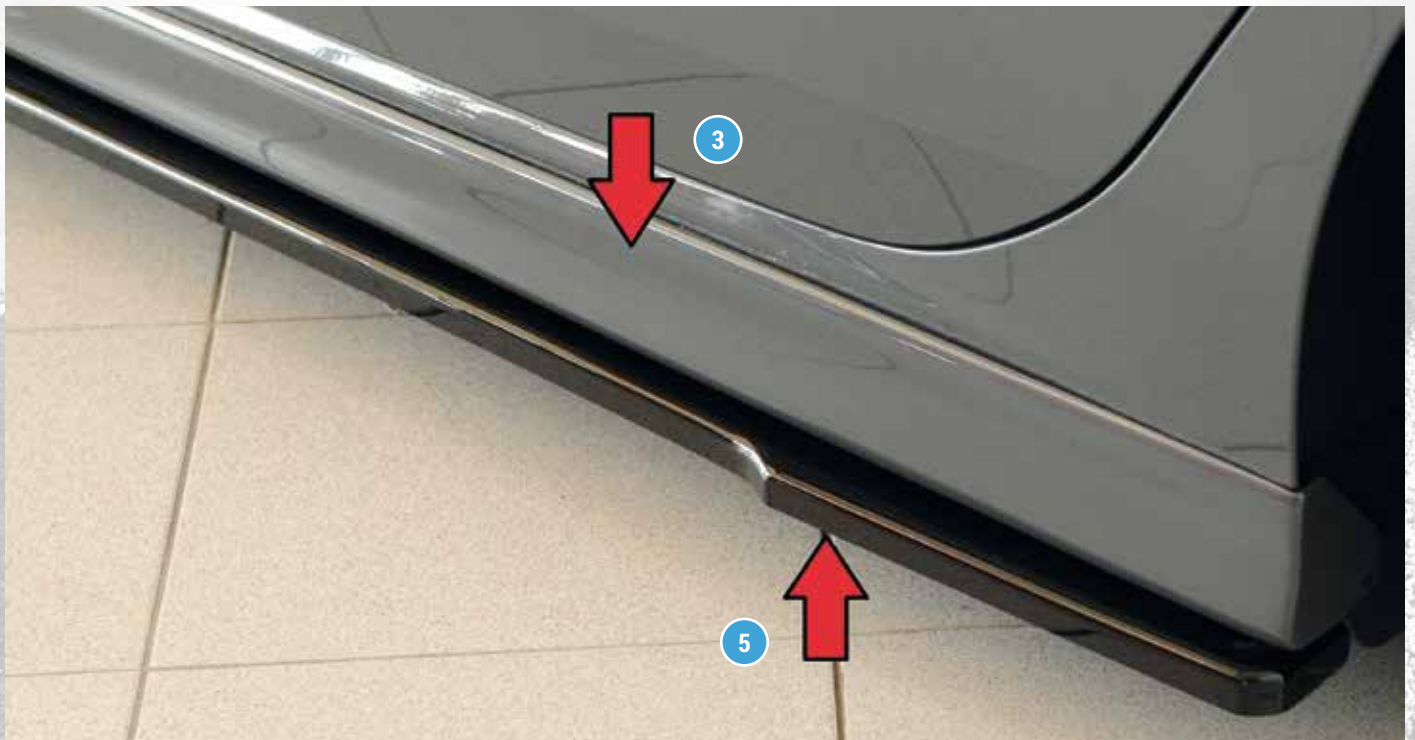

NEW

mbDesign VR3 champagner matt
VA + HA 8,5x19 ET 45 with 225/35-19

RIEGER for VW GOLF 8

▲ = free registration: Article is e.g. delivered with ABE (general operating permit) (no entry required).

● = subject to registration: Article is e.g. delivered with certificate. (Registration according to §19 StVZO required).

▼ = without approval: Products are not permitted in the area of the StVZO and may be used on public roads and squares not be put into operation or used. These products are only for motorsport or show purposes or for export to non-EU countries.