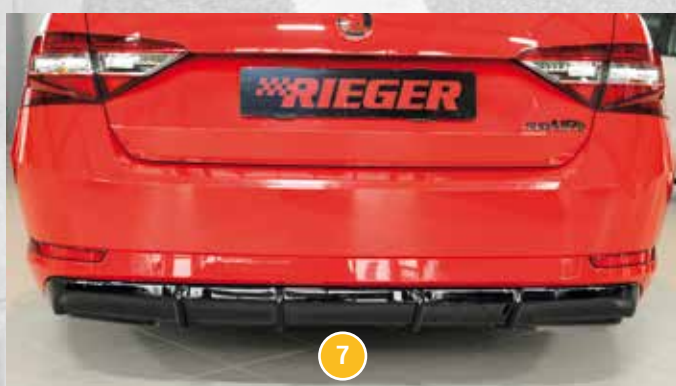

▲ = free registration: Article is e.g. delivered with ABE (general operating permit) (no entry required).

● = subject to registration: Article is e.g. delivered with certificate. (Registration according to §19 StVZO required).

▼ = without approval: Products are not permitted in the area of the StVZO and may be used on public roads and squares not be put into operation or used. These products are only for motorsport or show purposes or for export to non-EU countries.

◆ = only mountable in conjunction with matching spoiler