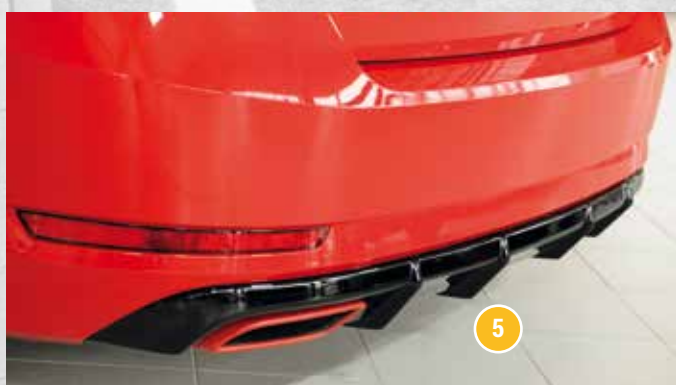

▲ = free registration: Article is e.g. delivered with ABE (general operating permit) (no entry required).

● = subject to registration: Article is e.g. delivered with certificate. (Registration according to §19 StVZO required).

▼ = without approval: Products are not permitted in the area of the StVZO and may be used on public roads and squares not be put into operation or used. These products are only for motorsport or show purposes or for export to non-EU countries.

◆ = only mountable in conjunction with matching spoiler