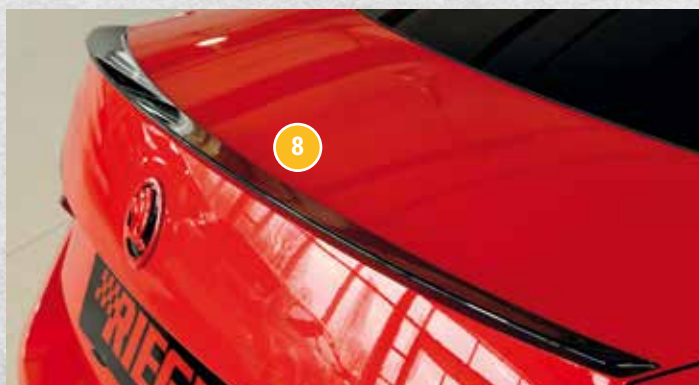

▲ = free registration: Article is e.g. delivered with ABE (general operating permit) (no entry required).

● = subject to registration: Article is e.g. delivered with certificate. (Registration according to §19 StVZO required).

▼ = without approval: Products are not permitted in the area of the StVZO and may be used on public roads and squares not be put into operation or used. These products are only for motorsport or show purposes or for export to non-EU countries.

◆ = only mountable in conjunction with matching spoiler